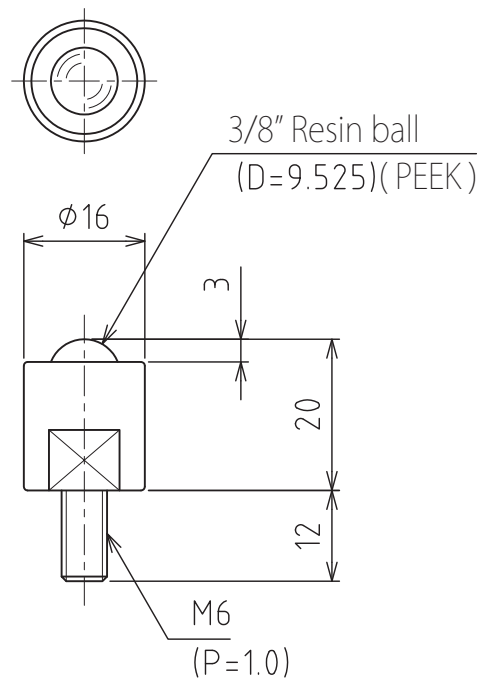

S-3HK-PEEK-CR

Clean packaging

Recommended load : 9.8N(1kgf)
Weight : 23g