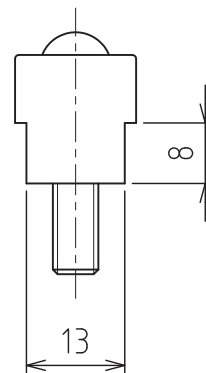

S-3HK-PEEK-CR

Clean packaging

Recommended load : 9.8N(1kgf)
Weight : 23g